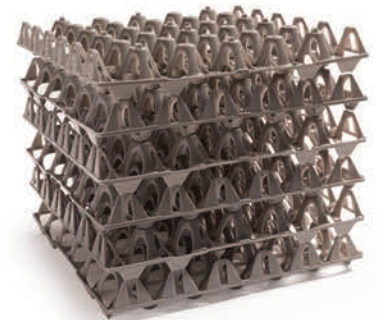

Cleanability - Non-porous smooth surface is easy to clean and fast drying, minimizing risk of contamination.

Durability - DURAPLAS is made out of high-impact plastic providing superior impact and wear resistance. Will not rust, rot, or corrode. U.V. additive provides excellent U.V. resistance.

TECHNICAL SPECIFICATIONS

Models	Width	Length	Height	Weight
30 Cell Egg Tray (Jumbo)	11.81" (30 cm)	11.81" (30 cm)	-	0.33 lbs. (0.150 kg)
Divider	35.43" (90 cm)	47.24" (120 cm)	-	8.27 lbs. (3.75 kg)
Pallet	35.43" (90 cm)	47.24" (120 cm)	6.30" (16 cm)	32.54 lbs. (14.76 kg)

ITEMS REQUIRED PER PALLET

Eggs	30-Cell Egg Trays	Dividers	Pallets
8,640	288	3	1
10,800	360	4	1
12,960	432	5	1

DURAPLAS Pallet With Feet (Rackable)

DURAPLAS Pallet With Caps (Non-Rackable)

Interchangeable Pallet Components

DURAPLAS Divider

DURAPLAS 30-Cell Egg Trays

SOUTHWEST **AGRI-PLASTICS**®, INC.